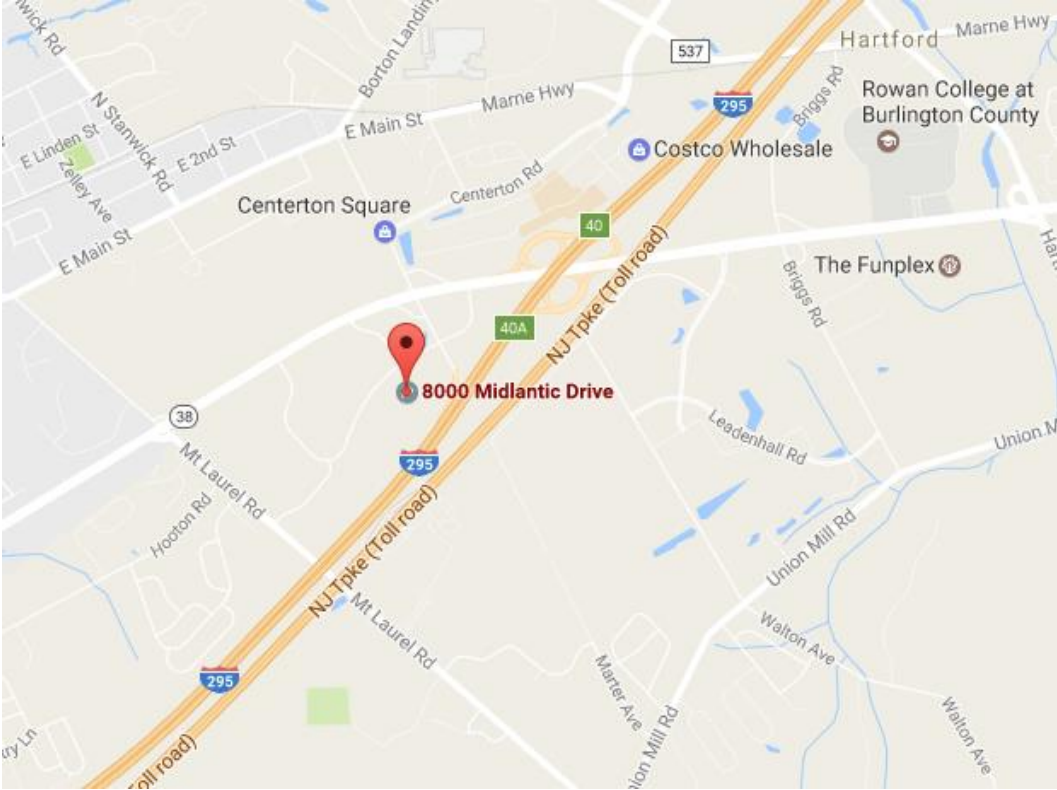

IDT Mt. Laurel, NJ

www.IDTus.com