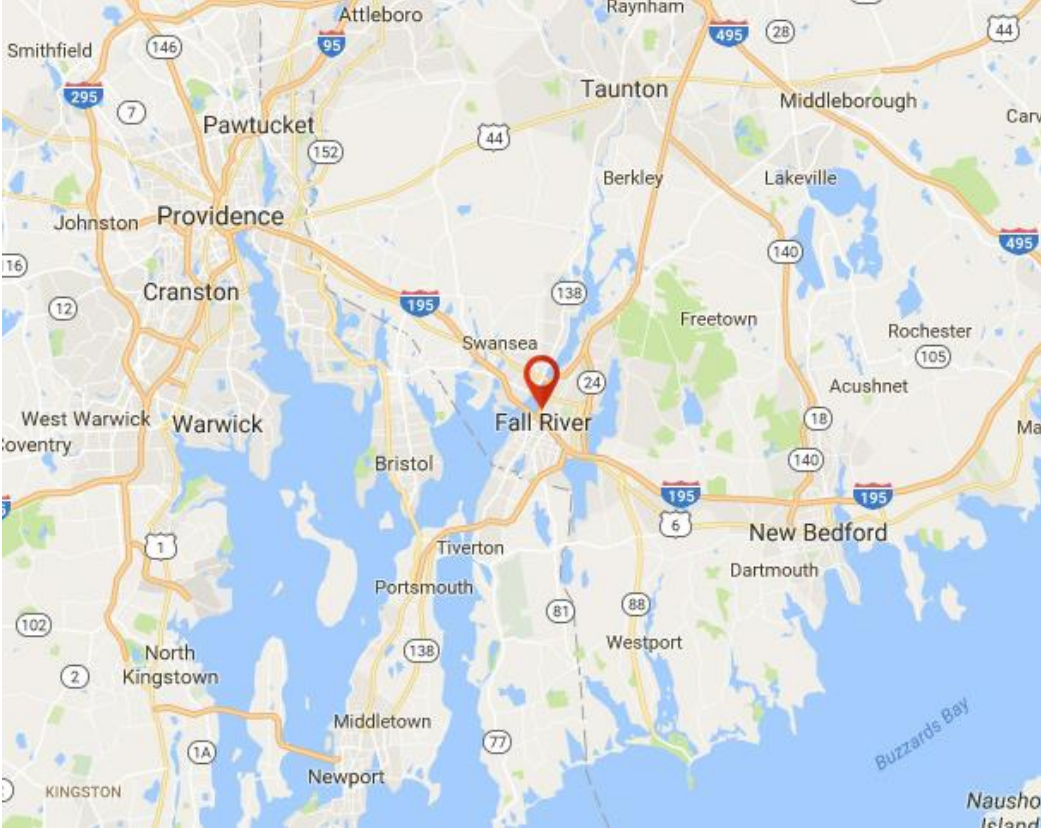

IDT Fall River, MA

Fall River, MA