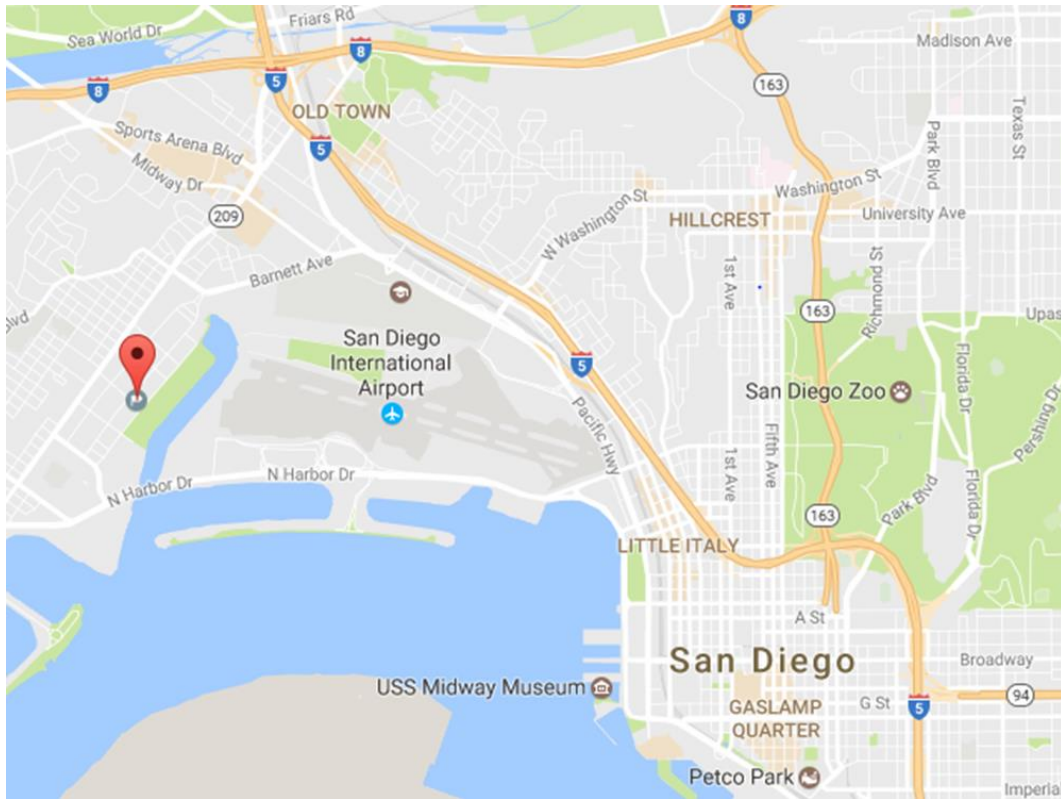

IDT San Diego

IDT San Diego